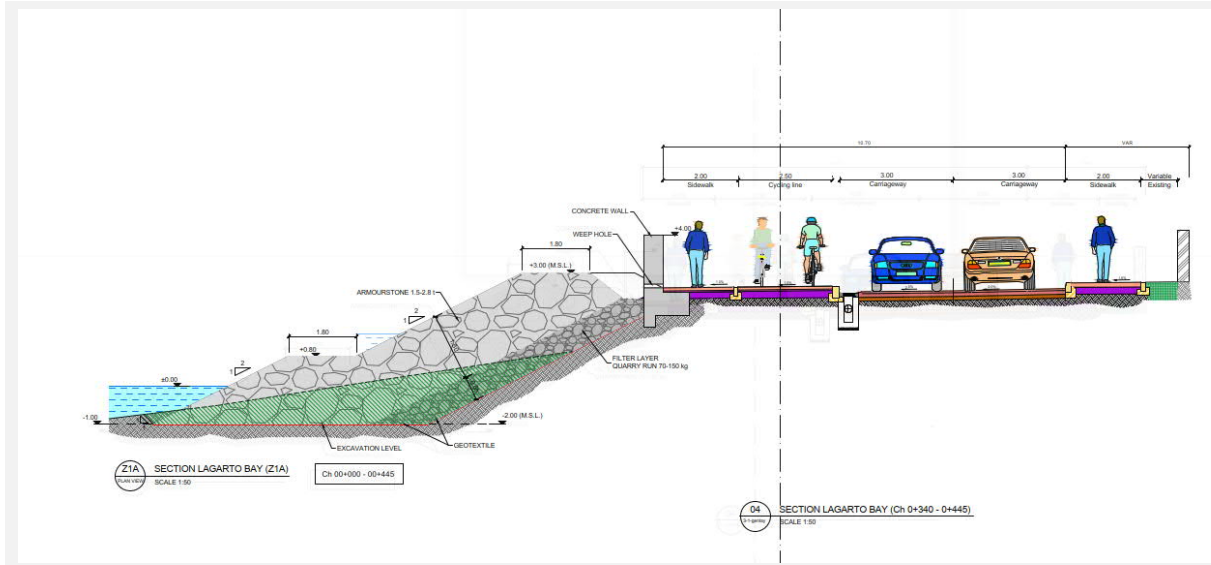

### TYPICAL CROSS SECTION

01 SECTION LAGARTO BAY (Ch 0+000 - 0+040)  
SCALE 1:50

### TYPICAL CROSS SECTION

TYPICAL CROSS SECTION

### TYPICAL CROSS SECTION