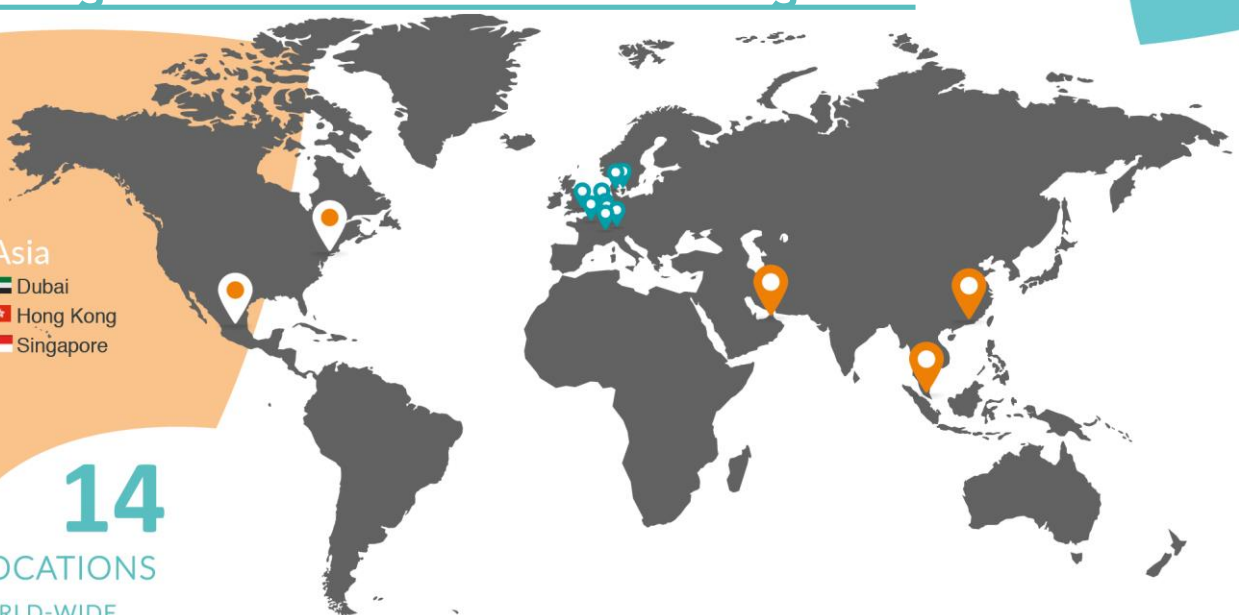

INTERNATIONAL DUAL
CAREER NETWORK

Facilitating Professional Integration For Mobile Employee Partners

Join IDCN to integrate quicker

- IDCN provides a platform for professional networking and information sharing
- A variety of events brings local corporate representatives and IDCN partner members together
- Our corporate members host many insightful events, presentations and workshops on the local employment market and professional networking

Register as an IDCN partner member

<http://registration.idcn.info/user/register>

Americas

- 🇲🇽 Mexico City
- 🇺🇸 New York

Europe

- 🇨🇭 Basel
- 🇧🇪 Brussels
- 🇩🇰 Copenhagen
- 🇩🇰 Jutland-Funen (DK)
- 🇨🇭 Lake Geneva
- 🇬🇧 London
- 🇱🇺 Luxembourg
- 🇫🇷 Paris
- 🇨🇭 Zurich

Asia

- 🇦🇪 Dubai
- 🇭🇰 Hong Kong
- 🇸🇬 Singapore

14
LOCATIONS
WORLD-WIDE

CONTACT

For local contacts, please visit :
or email contact@idcn.info

www.
idcn.info